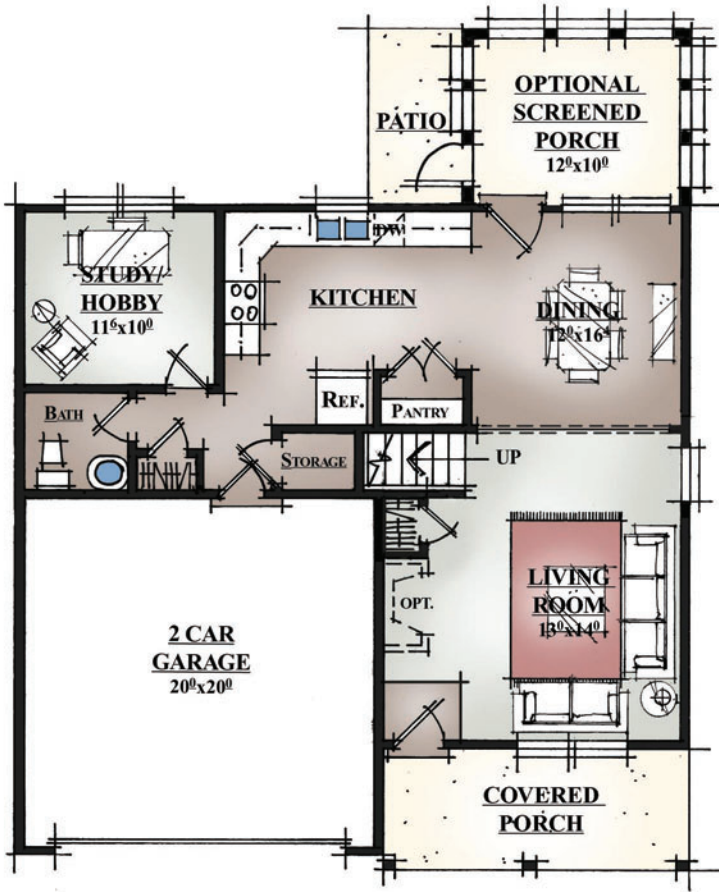

Copyright 2009, Tradition Homes and Home Builders Network.

Floor plans and elevations are artist concepts and are subject to change without notice. All dimensions are approximate.

THE LEGACY COLLECTION
GARDEN HOME SERIES

THE HILLSBOROUGH

2,261 Total Heated Sq. Ft.

Main Level 924 Sq. Ft.

Upper Level 1,337 Sq. Ft.

Tradition homes

Quality and Value, The Way it Should Be.