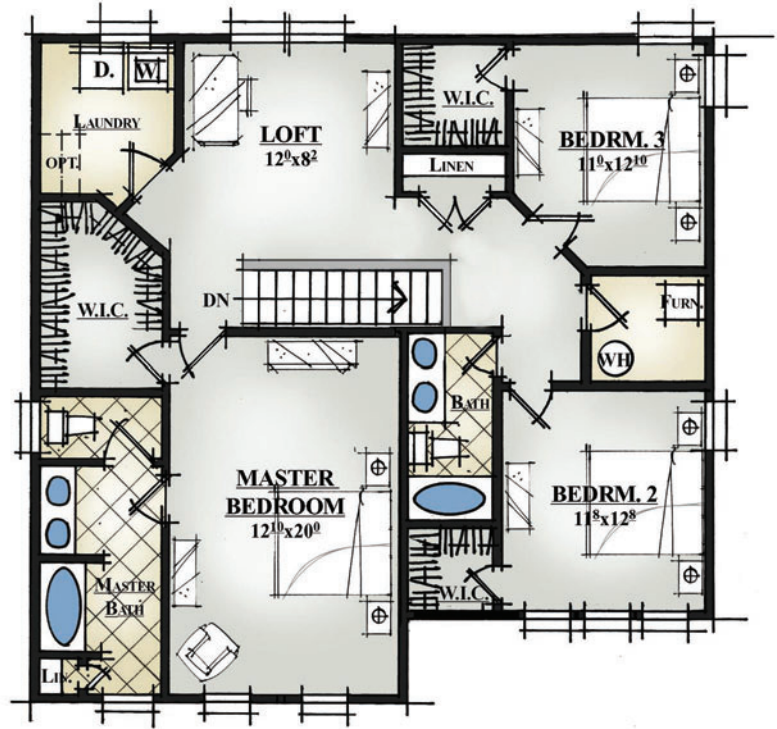

THE LEGACY COLLECTION
GARDEN HOME SERIES

THE HILLSBOROUGH

2,261 Total Heated Sq. Ft.

Craftsman Elevation

Traditional Elevation

Tradition *homes*

Quality and Value, The Way it Should Be.

200 J Pomona Drive • Greensboro, North Carolina 27407 • Office: 336-268-2030 • www.mytraditionhome.com

Copyright 2009, Tradition Homes and Home Builders Network.

Floor plans and elevations are artist concepts and are subject to change without notice. All dimensions are approximate.

THE LEGACY COLLECTION
GARDEN HOME SERIES

THE HILLSBOROUGH

2,261 Total Heated Sq. Ft.

Main Level 924 Sq. Ft.

Upper Level 1,337 Sq. Ft.

Tradition homes

Quality and Value, The Way it Should Be.