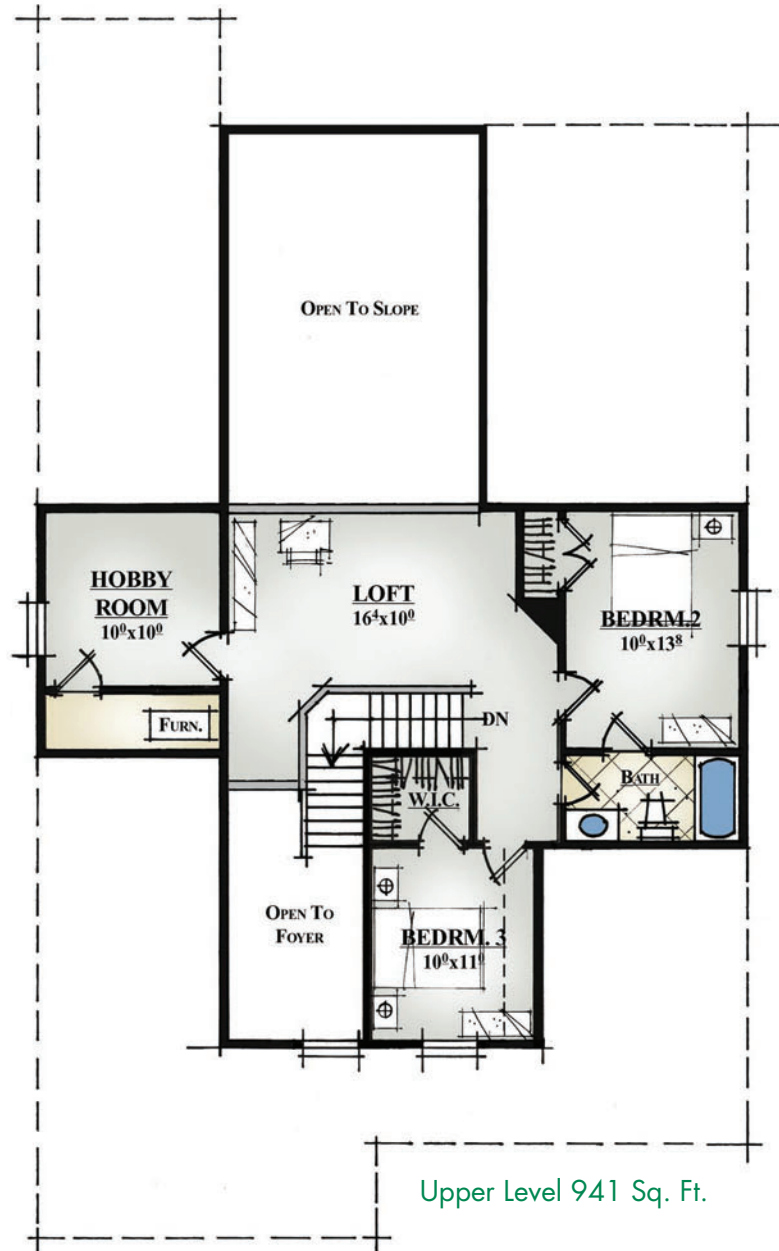

THE LEGACY COLLECTION
GARDEN HOME SERIES

THE EDENTON

2,657 Total Heated Sq. Ft.

Craftsman Elevation

Traditional Elevation

Tradition
homes

Quality and Value, The Way it Should Be.

200 J Pomona Drive • Greensboro, North Carolina 27407 • Office: 336-268-2030 • www.mytraditionhome.com

Copyright 2009, Tradition Homes and Home Builders Network.

Floor plans and elevations are artist concepts and are subject to change without notice. All dimensions are approximate.

THE LEGACY COLLECTION
GARDEN HOME SERIES

THE EDENTON

2,657 Total Heated Sq. Ft.

Tradition
homes

Quality and Value, The Way it Should Be.

200 J Pomona Drive • Greensboro, North Carolina 27407 • Office: 336-268-2030 • www.mytraditionhome.com

Copyright 2009, Tradition Homes and Home Builders Network.

Floor plans and elevations are artist concepts and are subject to change without notice. All dimensions are approximate.