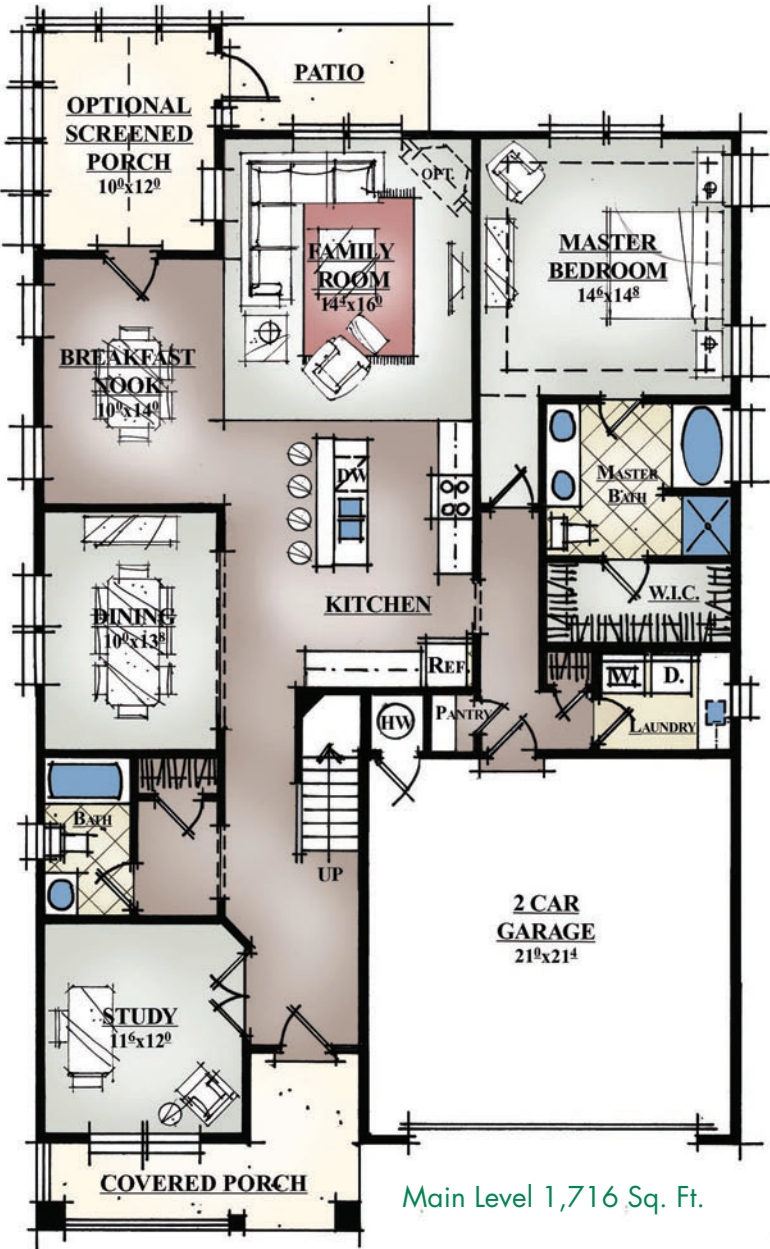

THE LEGACY COLLECTION
GARDEN HOME SERIES

THE EDENTON

2,657 Total Heated Sq. Ft.

Craftsman Elevation

Traditional Elevation

Tradition
homes

Quality and Value, The Way it Should Be.

200 J Pomona Drive • Greensboro, North Carolina 27407 • Office: 336-268-2030 • www.mytraditionhome.com

Copyright 2009, Tradition Homes and Home Builders Network.

Floor plans and elevations are artist concepts and are subject to change without notice. All dimensions are approximate.

THE LEGACY COLLECTION
GARDEN HOME SERIES

THE EDENTON

2,657 Total Heated Sq. Ft.

Tradition
homes

Quality and Value, The Way it Should Be.

200 J Pomona Drive • Greensboro, North Carolina 27407 • Office: 336-268-2030 • www.mytraditionhome.com

Copyright 2009, Tradition Homes and Home Builders Network.

Floor plans and elevations are artist concepts and are subject to change without notice. All dimensions are approximate.