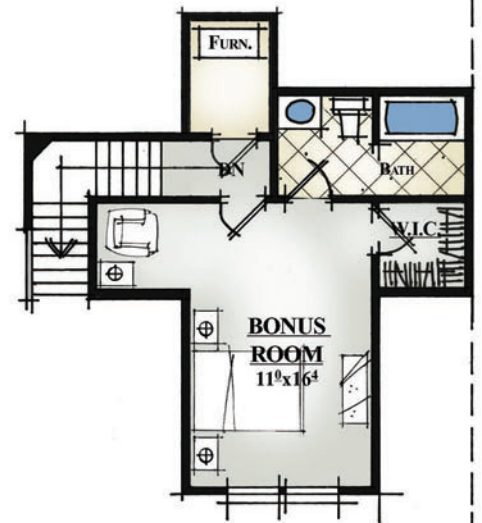

THE LEGACY COLLECTION

GARDEN HOME SERIES

THE DURHAM

2,125 Total Heated Sq. Ft.

Tradition *homes*

Quality and Value, The Way it Should Be.

200 J Pomona Drive • Greensboro, North Carolina 27407 • Office: 336-268-2030 • www.mytraditionhome.com

Copyright 2009, Tradition Homes and Home Builders Network.

Floor plans and elevations are artist concepts and are subject to change without notice. All dimensions are approximate.