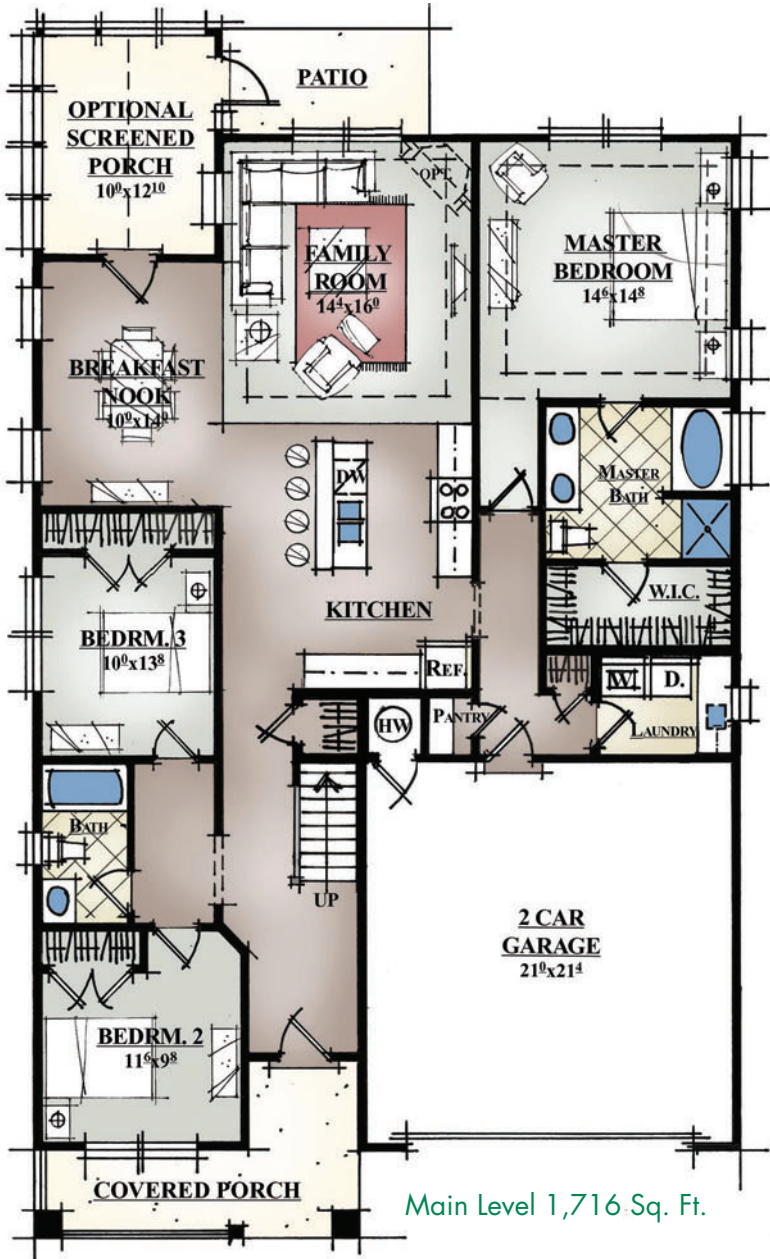

THE LEGACY COLLECTION

GARDEN HOME SERIES

THE DURHAM

2,125 Total Heated Sq. Ft.

Tradition *homes*

Quality and Value, The Way it Should Be.

200 J Pomona Drive • Greensboro, North Carolina 27407 • Office: 336-268-2030 • www.mytraditionhome.com

Copyright 2009, Tradition Homes and Home Builders Network.

Floor plans and elevations are artist concepts and are subject to change without notice. All dimensions are approximate.