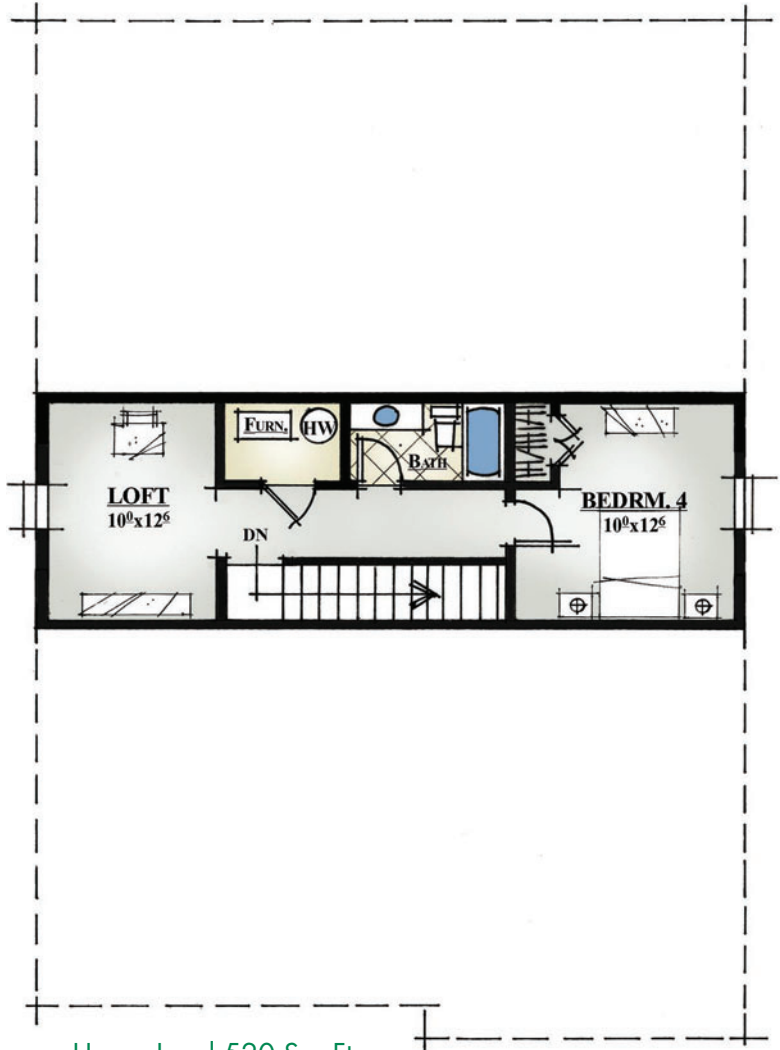

THE LEGACY COLLECTION  
GARDEN HOME SERIES

THE CARY  
2,036 Total Heated Sq. Ft.

Craftsman Elevation

Traditional Elevation

Floor plans and elevations are artist concepts and are subject to change without notice. All dimensions are approximate.

# THE LEGACY COLLECTION

GARDEN HOME SERIES

THE CARY  
2,036 Total Heated Sq. Ft.

Main Level 1,516 Sq. Ft.

Upper Level 520 Sq. Ft.