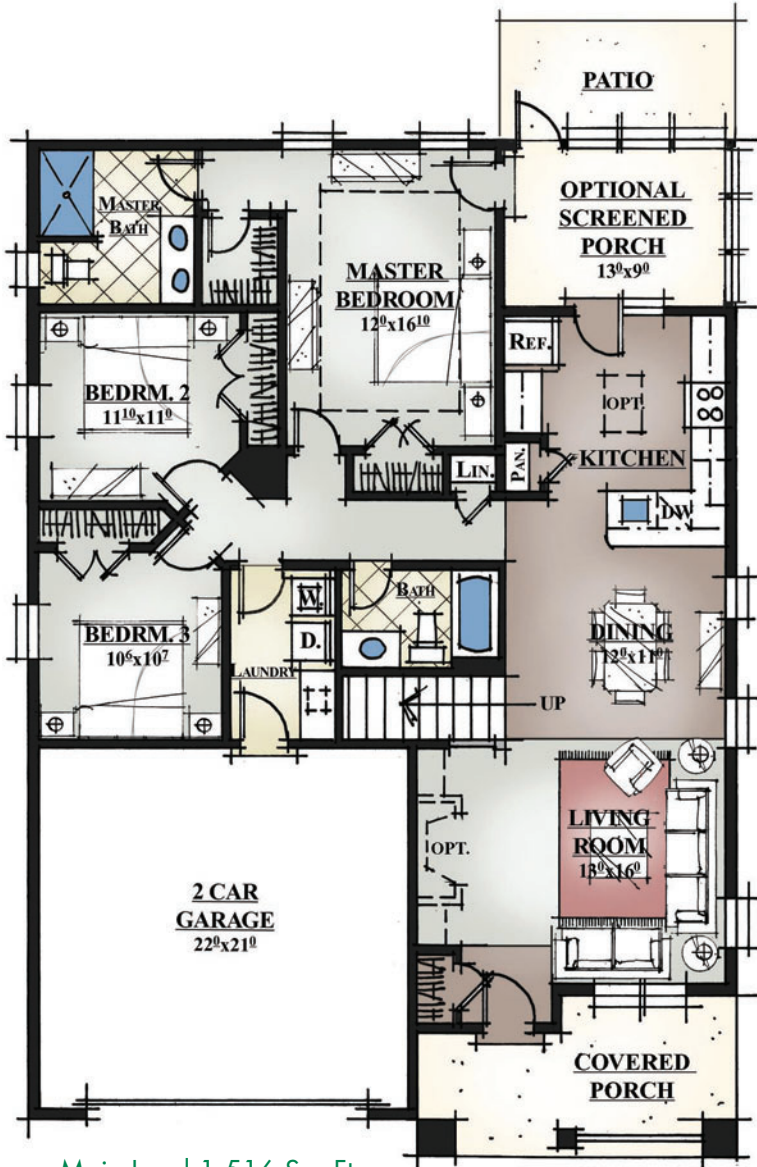

THE LEGACY COLLECTION  
GARDEN HOME SERIES

THE CARY  
2,036 Total Heated Sq. Ft.

Craftsman Elevation

Traditional Elevation

Floor plans and elevations are artist concepts and are subject to change without notice. All dimensions are approximate.

# THE LEGACY COLLECTION

GARDEN HOME SERIES

THE CARY  
2,036 Total Heated Sq. Ft.

Main Level 1,516 Sq. Ft.

Upper Level 520 Sq. Ft.