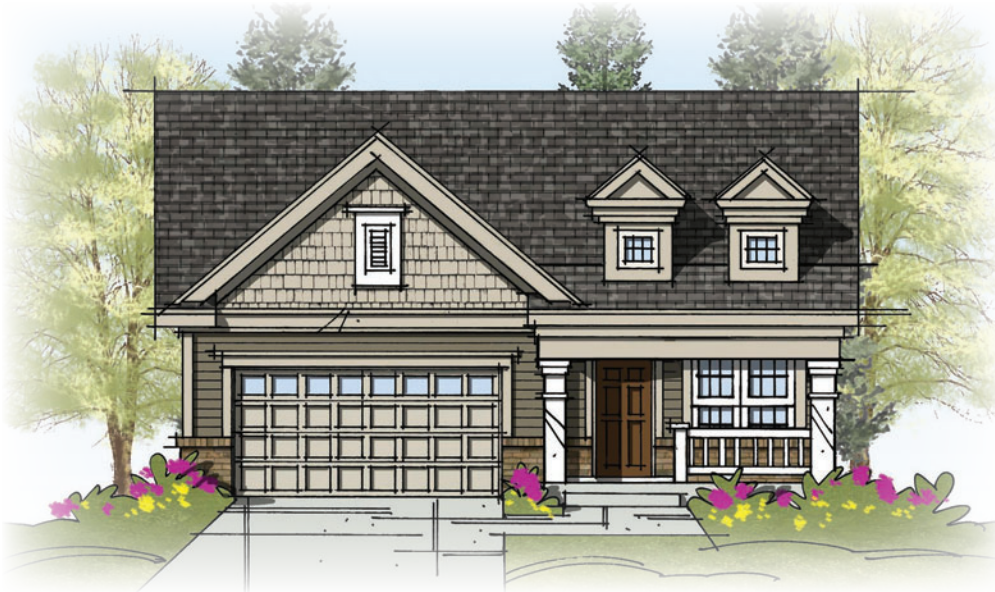

THE LEGACY COLLECTION  
GARDEN HOME SERIES

THE CARY  
2,036 Total Heated Sq. Ft.

Craftsman Elevation

Traditional Elevation

# Tradition *homes*

Quality and Value, The Way it Should Be.

200 J Pomona Drive • Greensboro, North Carolina 27407 • Office: 336-268-2030 • [www.mytraditionhome.com](http://www.mytraditionhome.com)

Copyright 2009, Tradition Homes and Home Builders Network.

Floor plans and elevations are artist concepts and are subject to change without notice. All dimensions are approximate.

# THE LEGACY COLLECTION

GARDEN HOME SERIES

THE CARY  
2,036 Total Heated Sq. Ft.

Main Level 1,516 Sq. Ft.

Upper Level 520 Sq. Ft.