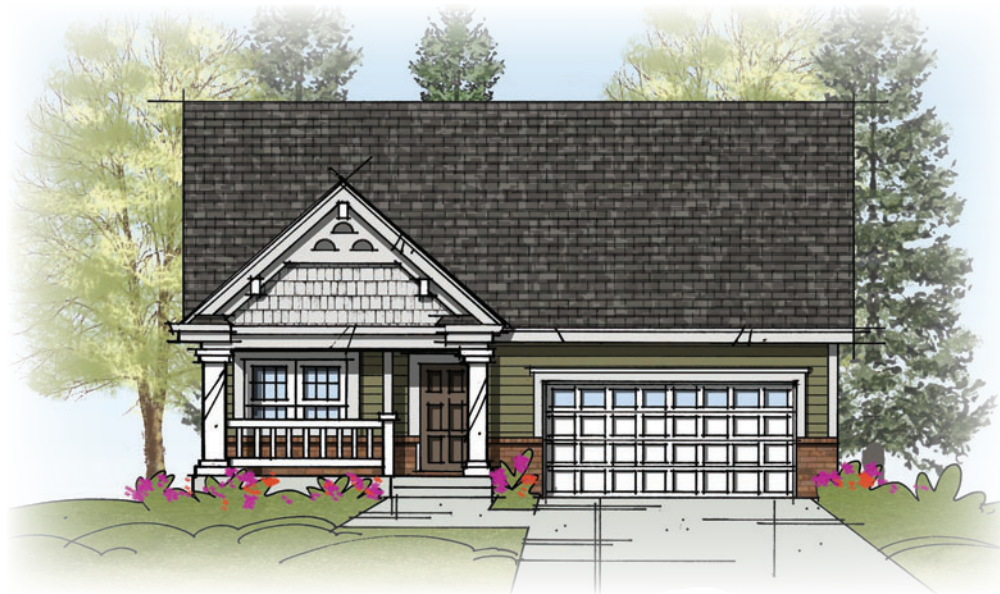

THE LEGACY COLLECTION
GARDEN HOME SERIES

THE BRUNSWICK
1,716 Total Heated Sq. Ft.

Craftsman Elevation

Traditional Elevation

Tradition *homes*

Quality and Value, The Way it Should Be.

200 J Pomona Drive • Greensboro, North Carolina 27407 • Office: 336-268-2030 • www.mytraditionhome.com

Copyright 2009, Tradition Homes and Home Builders Network.

Floor plans and elevations are artist concepts and are subject to change without notice. All dimensions are approximate.

THE LEGACY COLLECTION
GARDEN HOME SERIES

THE BRUNSWICK
1,716 Total Heated Sq. Ft.

Tradition *homes*

Quality and Value, The Way it Should Be.

200 J Pomona Drive • Greensboro, North Carolina 27407 • Office: 336-268-2030 • www.mytraditionhome.com

Copyright 2009, Tradition Homes and Home Builders Network.