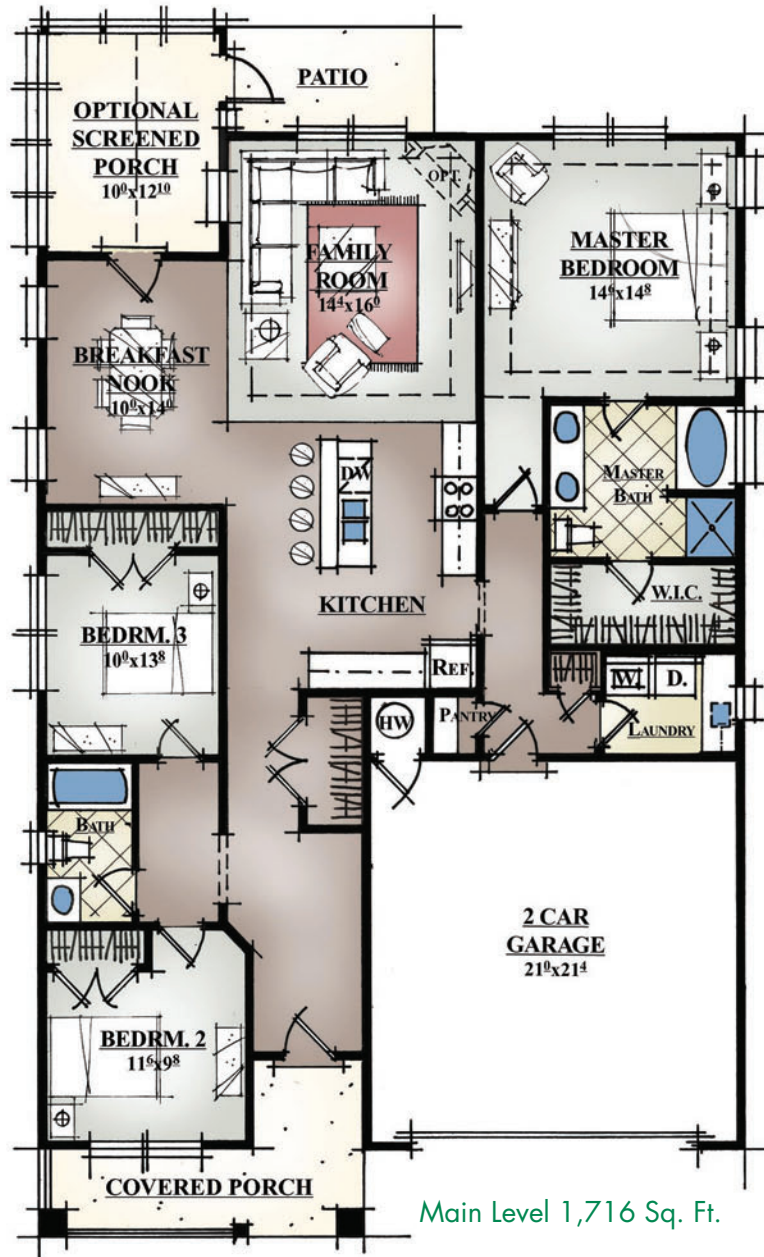

THE LEGACY COLLECTION
GARDEN HOME SERIES

THE BRUNSWICK
1,716 Total Heated Sq. Ft.

Tradition *homes*

Quality and Value, The Way it Should Be.

200 J Pomona Drive • Greensboro, North Carolina 27407 • Office: 336-268-2030 • www.mytraditionhome.com

Copyright 2009, Tradition Homes and Home Builders Network.

Floor plans and elevations are artist concepts and are subject to change without notice. All dimensions are approximate.