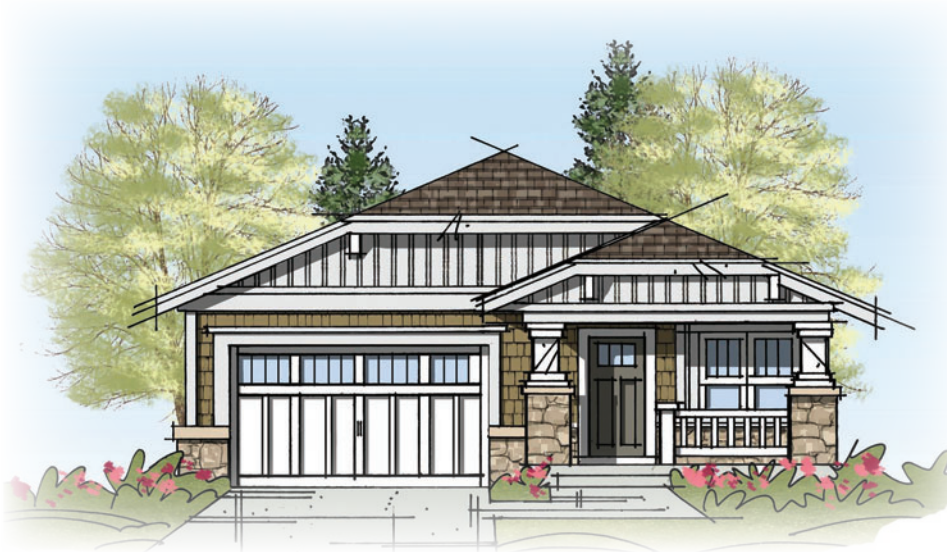

THE LEGACY COLLECTION  
GARDEN HOME SERIES

THE ABERDEEN

1,516 Total Heated Sq. Ft.

Craftsman Elevation

Traditional Elevation

# Tradition *homes*

Quality and Value, The Way it Should Be.

200 J Pomona Drive • Greensboro, North Carolina 27407 • Office: 336-268-2030 • [www.mytraditionhome.com](http://www.mytraditionhome.com)

Copyright 2009, Tradition Homes and Home Builders Network.

Floor plans and elevations are artist concepts and are subject to change without notice. All dimensions are approximate.

# THE LEGACY COLLECTION

GARDEN HOME SERIES