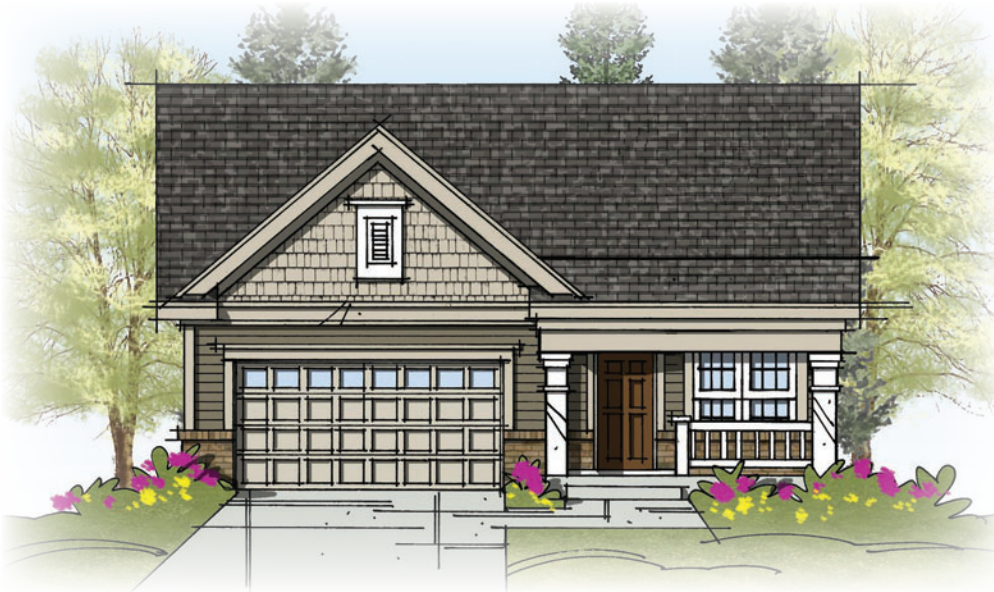

THE LEGACY COLLECTION  
GARDEN HOME SERIES

THE ABERDEEN

1,516 Total Heated Sq. Ft.

Craftsman Elevation

Traditional Elevation

# Tradition *homes*

Quality and Value, The Way it Should Be.

200 J Pomona Drive • Greensboro, North Carolina 27407 • Office: 336-268-2030 • [www.mytraditionhome.com](http://www.mytraditionhome.com)

Copyright 2009, Tradition Homes and Home Builders Network.

Floor plans and elevations are artist concepts and are subject to change without notice. All dimensions are approximate.

# THE LEGACY COLLECTION

GARDEN HOME SERIES