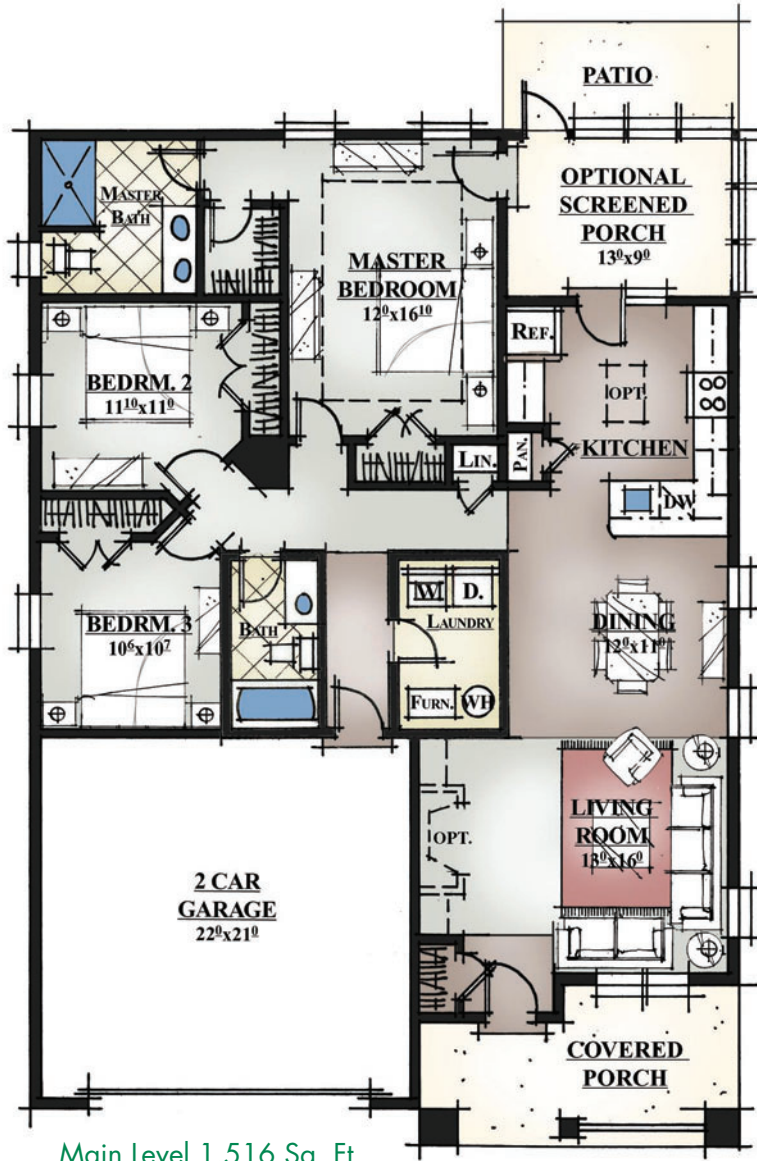

Floor plans and elevations are artist concepts and are subject to change without notice. All dimensions are approximate.

# THE ABERDEEN

1,516 Total Heated Sq. Ft.

Main Level 1,516 Sq. Ft.